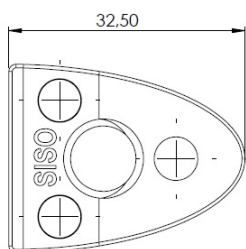

## Description:

Glass Door Handle "Badge" F/Single Doors, Chrome Pl, F/Glass Thickness 4-6mm, 1 Zamak Screw W/PVC Tip & 1 Zamak Screw, with  $\varnothing 5 \times 3,5$ mm Extension

## Item number:

17.40.050-0

Units	Box	Carton	HS Code	Barcode
Pcs.	10	100	8302420090	 5704866072014

Changed from 6,00 mm. to 6,20 mm. 23-04-2012

Screw needed - not on drawing!!