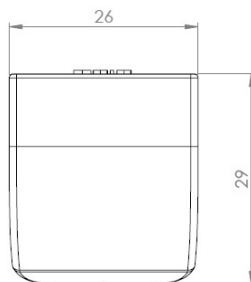

## Description:

Glass Door Handle "Badge" F/Single Doors, Chrome Pl, F/Glass Thickness 4-6mm, 1 Zamak Screw W/PVC Tip & 1 Zamak Screw, with  $\varnothing 5 \times 3,5$ mm Extension

## Item number:

17.40.050-0

Units	Box	Carton	HS Code	Barcode
Pcs.	10	100	8302420090	 5704866072014

Changed from 6,00 mm. to 6,20 mm. 23-04-2012

Screw needed - not on drawing!!