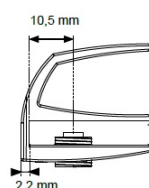

## Item number:

17.40.050-0

Units	Box	Carton	HS Code	Barcode
Pcs.	10	100	8302420090	 5704866072014

Changed from 6,00 mm. to 6,20 mm. 23-04-2012

Screw needed - not on drawing!!